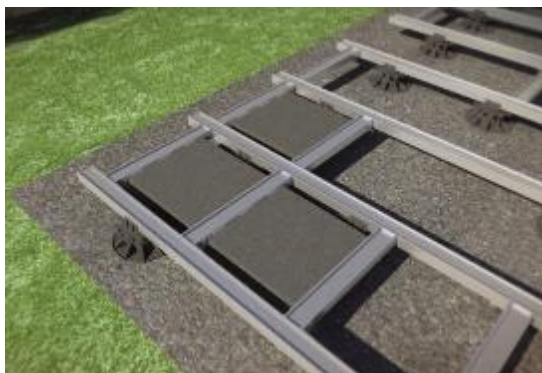

Find out how easy it is to design and build the deck of your dreams using the Mataverde® Eurotec® Deck System. Combine the natural splendor, beauty and long lasting durability of Mataverde premium hardwood decking with the precision European engineering of Eurotec components. Choose the decking material, design and style that fits just right for you and your individual project needs.

Whether your project is a rooftop deck or balcony, a patio deck or other raised structure, why not use the best components and materials available. Visit our website for more decking options and information.

[Mataverde® Eurotec® Deck System – Learn more here!](http://www.mataverdedecking.com)